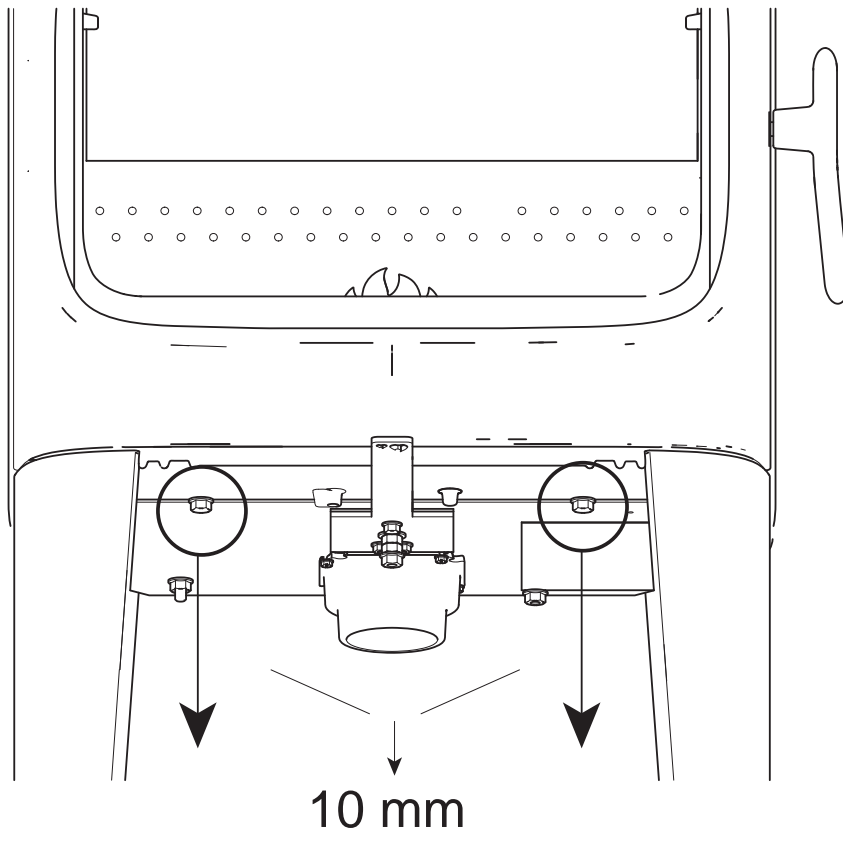

Ash lip F 305 LL/SL

Jøtul F 305

Jøtul F 305
Manual version P00

Art. no. 51047339 BP

Art. no. 51047341 WHE

Fig 1

Fig 2

Fig 3