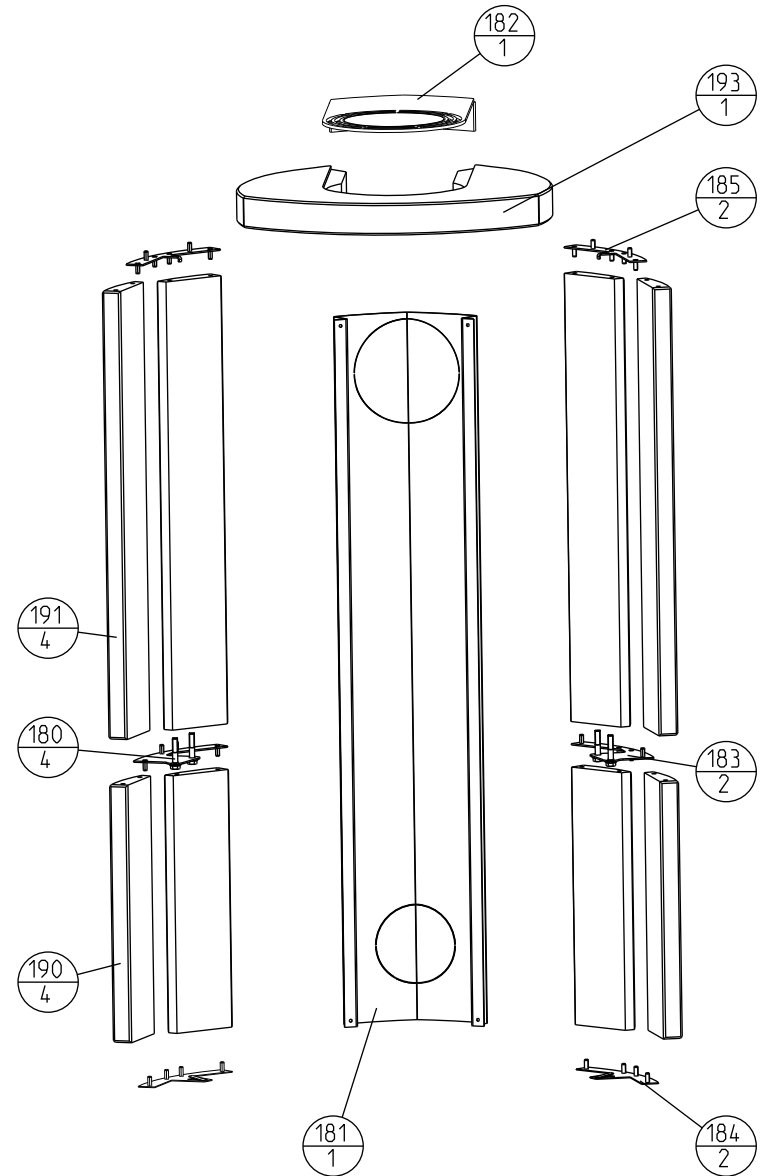

Kleber / Soapstone for Jøtul F 370 Advance

Exploded view - Jøtul F 360 Advance / Jøtul F 370 Advance		
Jøtul AS Fredrikstad, Norway	Draw. no: 900248-P10 Sheet 3/4	Date: 23.04.18

Tilleggsutstyr / optional equipment for Jøtul F 360 Advance / Jøtul F 370 Advance