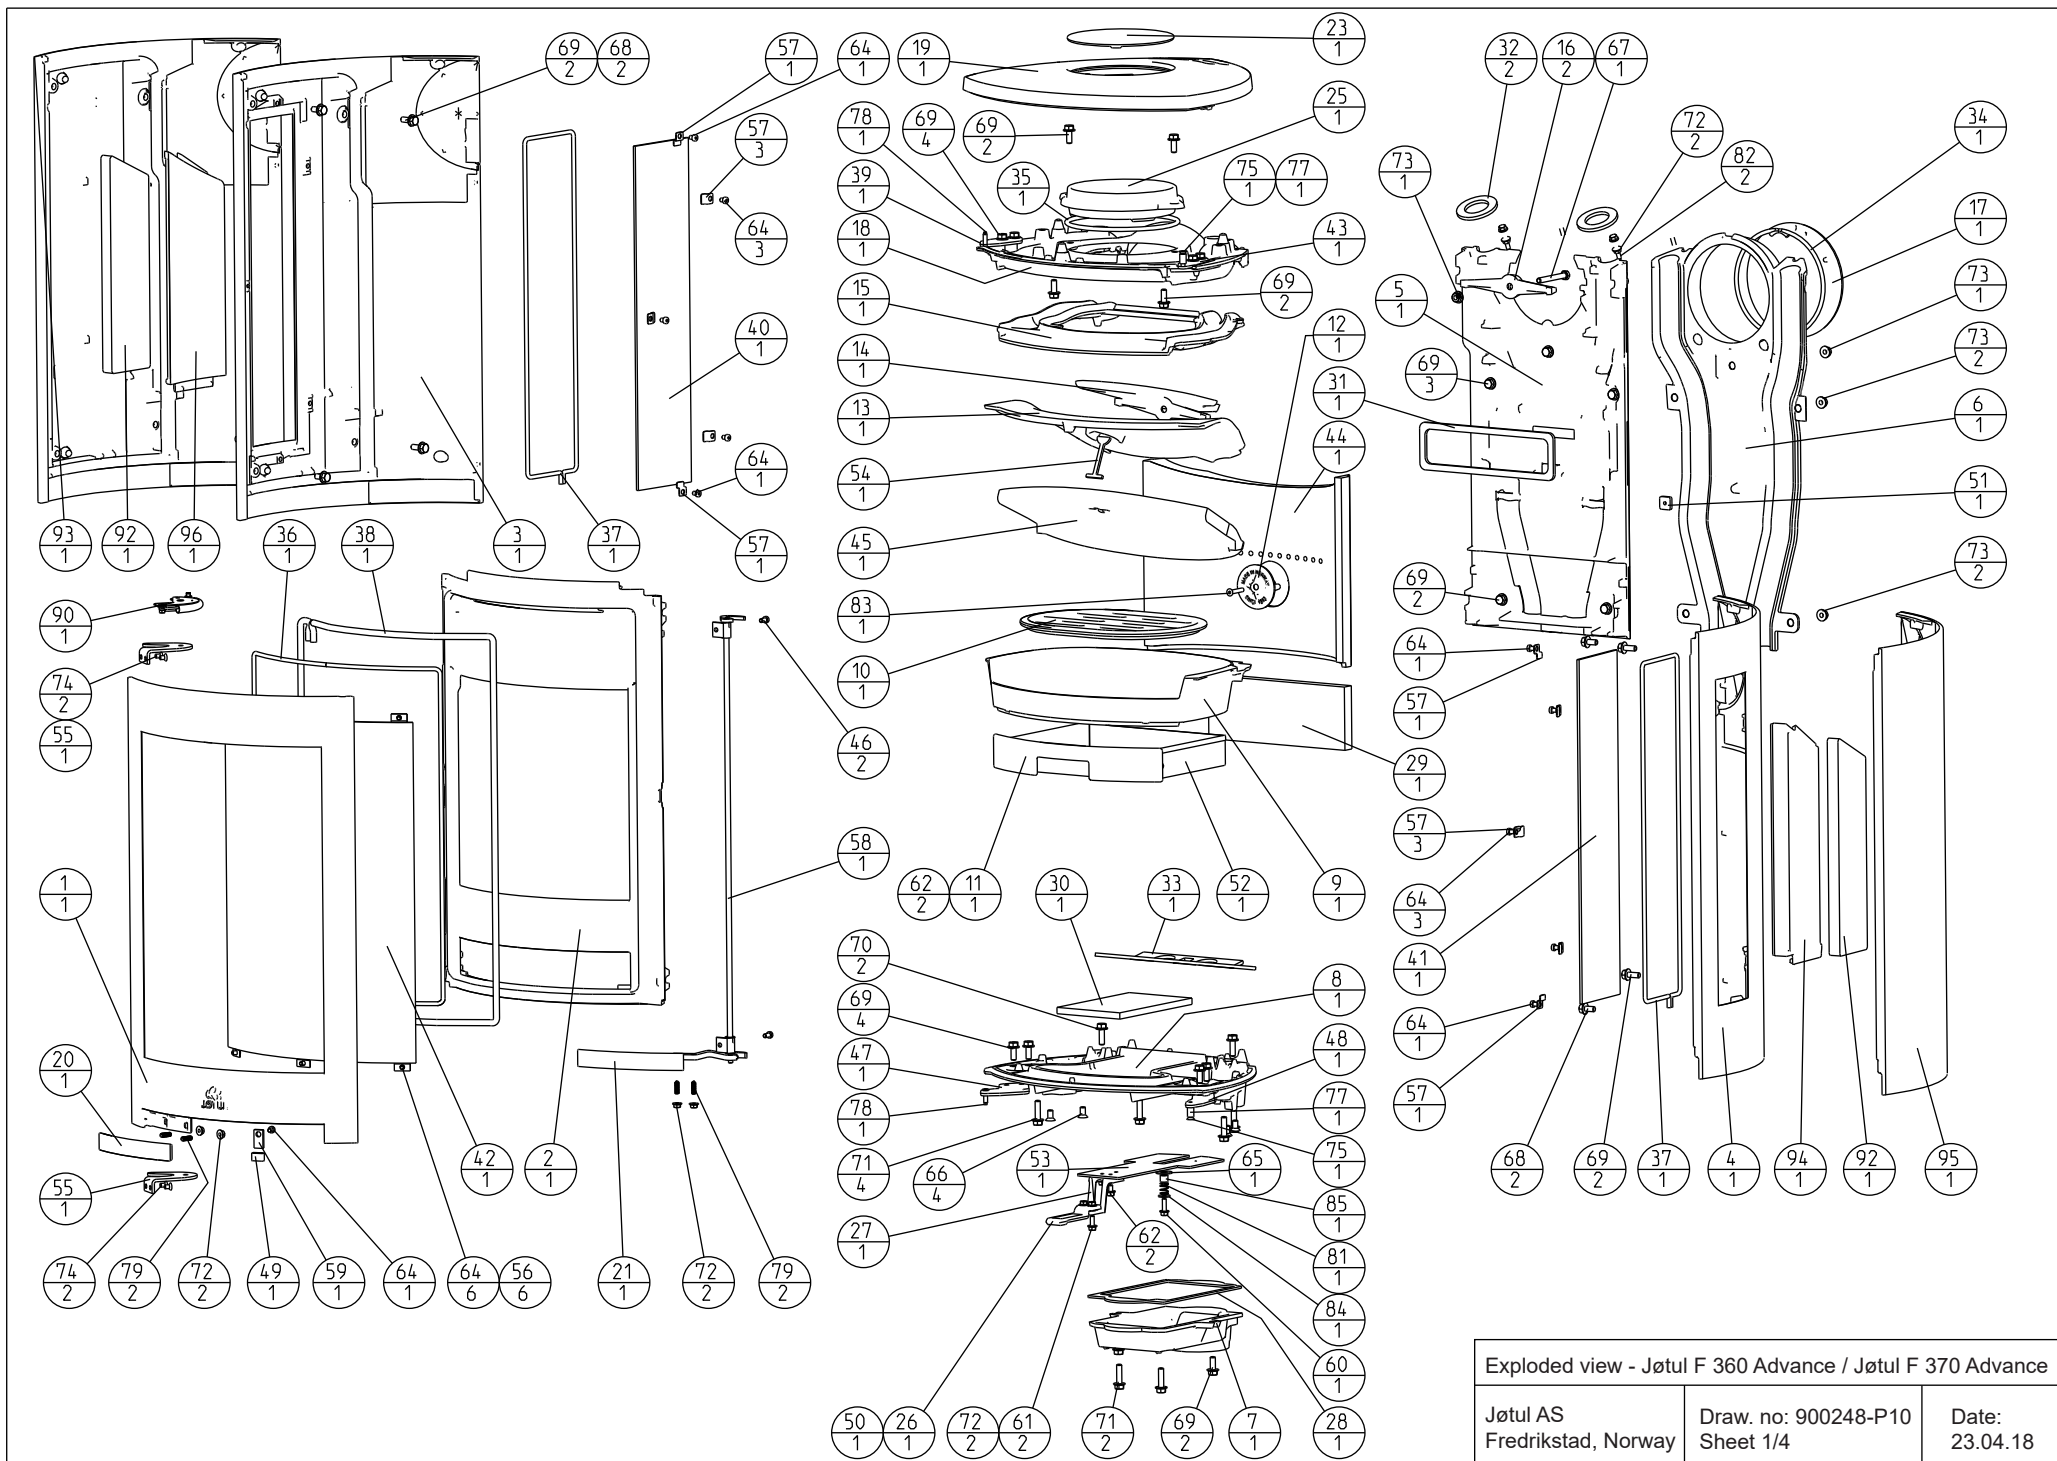

Jøtul F 360 Advance / Jøtul F 370 Advance - brennkammer / Burnchamber

Exploded view - Jøtul F 360 Advance / Jøtul F 370 Advance

Jøtul AS Fredrikstad, Norway	Draw. no: 900248-P10 Sheet 1/4	Date: 23.04.18